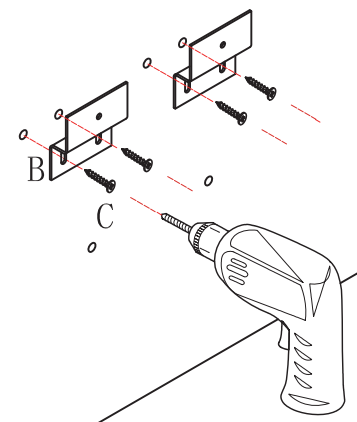

ELEGANT
FURNITURE & LIGHTING™

Assembly instructions

VF44036WH / VF44036WB
VF44036CG

Step 1

Wall

Step 2

Wall

Hardware

NO.	Parts	QTY	NO.	Parts	QTY
A	 (M6*1.18")	4	D	 (T4*0.55")	2
B		2	E	 (M6*2.36")	2
C	 (T4*1.38")	4	F	 (M8*1.18")	2

Tools

Step 3

Wall

Step 5

Step 4

Finished

33.85"